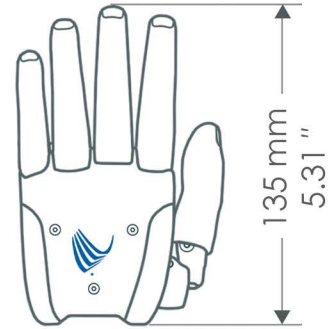

VINCENTyoung3+

WRIST OPTIONS WITH LAMINATION RING/PLATE

VINCENTwrist quicksnap <i>Lamination ring koaxial 6</i>	Total length	166 mm 6.53 "
	Total weight	approx. 391 g
VINCENTwrist quicksnap + flexion <i>Lamination ring koaxial 6</i>	Total length	185 mm 7.28 "
	Total weight	approx. 436 g
VINCENTwrist short <i>Transcarpal radial 4</i>	Total length	142 mm 5.59 "
	Total weight	approx. 347 g
VINCENTwrist short + flexion <i>Transcarpal radial 4</i>	Total length	161 mm 6.33 "
	Total weight	approx. 387 g